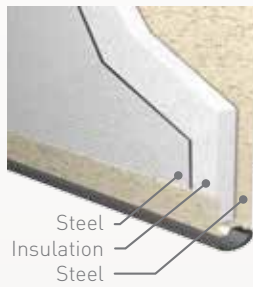

Includes Premium Hardware

True Flush Panel - Stone Grey Finish (Low Gloss)

Beauty and Value Meet in this Contemporary Garage Door

The Legacy model is a simple and beautiful garage door with a flush panel wood grain finish, a perfect complement to your modern home. This low-maintenance door can be customized to add value and individuality.

i3 Steel + Insulation + Steel

R8

This insulation construction provides a fully insulated R8 Value that is durable, and has minimal upkeep.

- 2" thick door construction
- Eco-friendly insulation with steel-backing
- Energy efficient
- Quiet operation

i4 Steel + Insulation + Steel

R14

For the strongest, energy-efficient door, this steel door includes superior eco-friendly insulation plus a layer of steel for a finished interior and added strength.

- 2" thick door construction
- Eco-friendly insulation with heavy-gauge continuous white steel-backing
- Excellent energy efficiency
- Very quiet operation