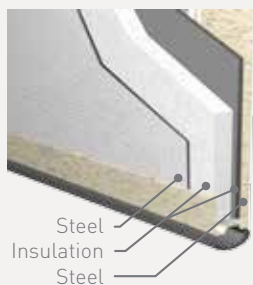

i1 Steel

Get value and durability with this non-insulated steel door.

- 2" thick door construction
- Dependable, durable, minimal upkeep

i3 Steel + Insulation + Steel

R8

This insulation construction provides a fully insulated R8 Value that is durable, and has minimal upkeep.

- 2" thick door construction
- Eco-friendly insulation with steel-backing
- Energy efficient
- Quiet operation

i4 Steel + Insulation + Steel

R14

For the strongest, energy-efficient door, this steel door includes superior eco-friendly insulation plus a layer of steel for a finished interior and added strength.