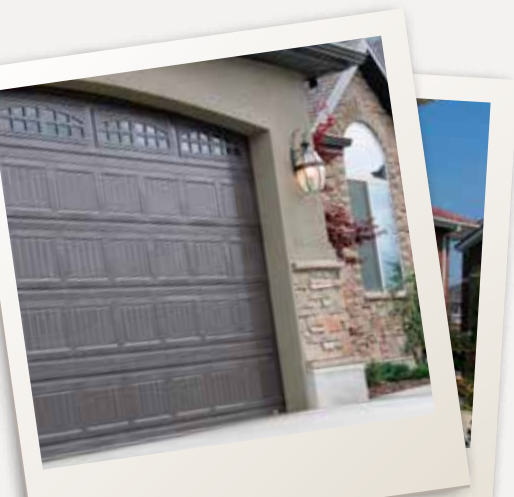

Tradition Meets Beauty and Quality

Constructed from high-quality steel, the Cornerstone model is the timeless garage door made to complete any home. This low-maintenance door can be customized to add value and individuality.

Beauty Meets Safety and Innovation

Martin Door's safer joint is designed to help protect you while adding strength to your door. This joint is featured on all residential Martin Garage Doors. Improving the design and enhancing beauty. Go to www.martindoor.com for more details.

i1 Steel

Get value and durability with this non-insulated steel door.

- 2" thick door construction
- Dependable, durable, minimal upkeep

i3 Steel + Insulation + Steel

R8

This insulation construction provides a fully insulated R8 Value that is durable, and has minimal upkeep.

- 2" thick door construction
- Eco-friendly insulation with steel-backing
- Energy efficient
- Quiet operation

i4 Steel + Insulation + Steel

R14

For the strongest, energy-efficient door, this steel door includes superior eco-friendly insulation plus a layer of steel for a finished interior and added strength.

- 2" thick door construction
- Eco-friendly insulation with heavy-gauge continuous white steel-backing
- Excellent energy efficiency
- Very quiet operation